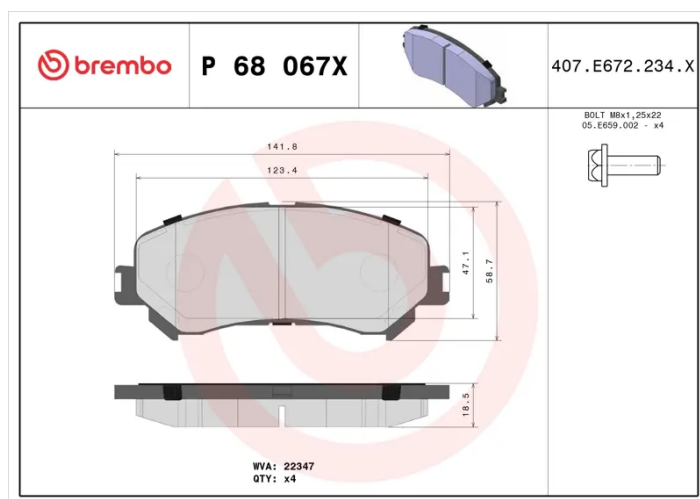

BRAKE PAD XTRA P 68 067X

The P 68 067X Xtra brake pad is synonymous with reliability

Brembo Xtra brake pads, developed to enhance the advantages of the Xtra and Max discs, are made using the special BRM X L01 compound which consists of more than 30 different components. Compared with the compound used for original-equivalent pads, the new solution assures a higher friction coefficient, which translates to more precise and stable braking, at both high and low temperatures. All this makes for greater driving comfort and improved pedal modularity, without compromising the product's mileage output.

- ✓ Brembo quality
- ✓ ECE-R90 certificate
- ✓ Safety
- ✓ Performance
- ✓ Sports driving
- ✓ With accessories

Technical specifications

EAN code 8020584121818	Axle Front	Thickness 19 mm
Width 142 mm	Height 59 mm	Braking system Akebono
Wear indicator Without	WVA number 22347	Accessories With accessories With anti-squeal shim With brake caliper bolts