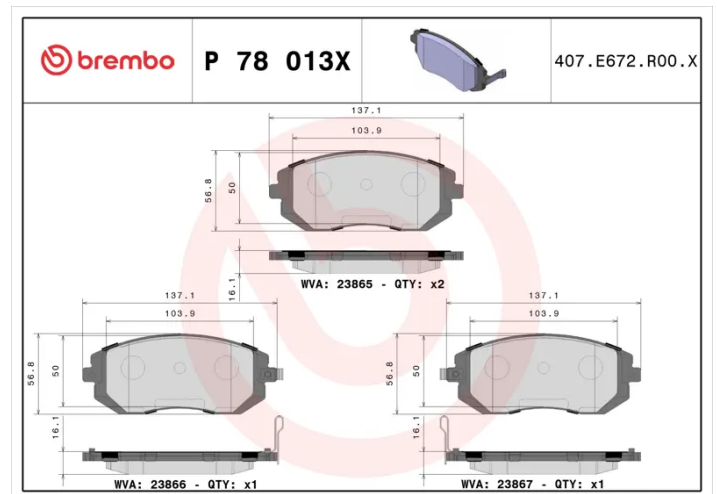

BRAKE PAD XTRA P 78 013X

The P 78 013X Xtra brake pad is synonymous with reliability

Brembo Xtra brake pads, developed to enhance the advantages of the Xtra and Max discs, are made using the special BRM X L01 compound which consists of more than 30 different components. Compared with the compound used for original-equivalent pads, the new solution assures a higher friction coefficient, which translates to more precise and stable braking, at both high and low temperatures. All this makes for greater driving comfort and improved pedal modularity, without compromising the product's mileage output.

- ✓ OE-equivalent
- ✓ Brembo quality
- ✓ ECE-R90 certificate
- ✓ Safety
- ✓ Performance
- ✓ Sports driving

Technical specifications

EAN code 8020584069219	Axle Front	Thickness 16 mm
Width 137 mm	Height 57 mm	Braking system Tokico
Wear indicator Acoustic	WVA number 23865,23866,23867	Accessories With anti-squeal shim