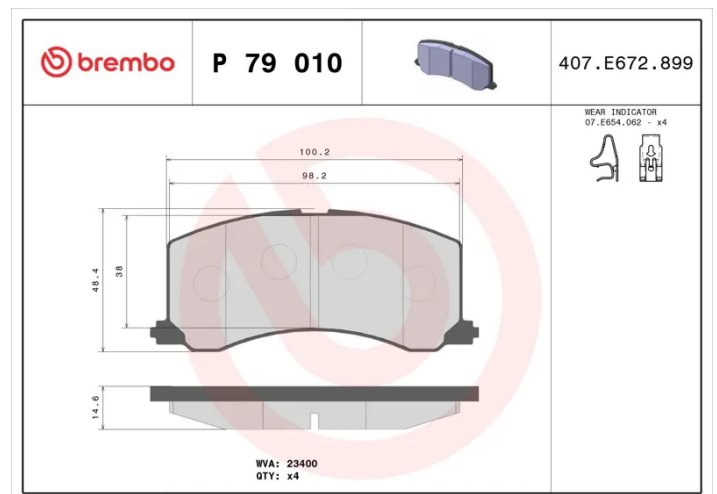

- ✓ OE-equivalent
- ✓ Brembo quality
- ✓ ECE-R90 certificate
- ✓ Safety
- ✓ Performance
- ✓ Comfort

Technical specifications

EAN code 8020584057308	Axle Front	Thickness 17 mm
Width 111 mm	Height 49 mm	Braking system Sumitomo
Wear indicator Acoustic	WVA number 23400	Accessories With anti-squeal shim