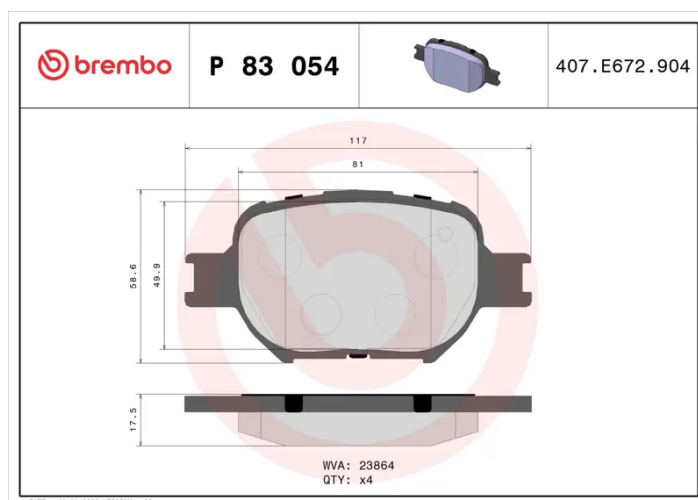

## P 83 054

The P 83 054 brake pad is synonymous with reliability

The Brembo brake pad guarantees ultimate safety when braking thanks to the use of more than 100 different compounds, designed according to the type of vehicle and use. Stopping distances reduced to a minimum, maximum driving comfort and silent operation are the most important features of Brembo materials. Brembo brake pads are supplied together with an extensive range of accessories and assembly kits for professional-standard installation.

### Technical specifications

EAN code <b>8020584057896</b>	Axle <b>Front</b>	Thickness <b>17 mm</b>
Width <b>118 mm</b>	Height <b>59 mm</b>	Braking system <b>Akebono</b>
Wear indicator <b>Without</b>	WVA number <b>23864</b>	Accessories <b>With anti-squeal shim</b>