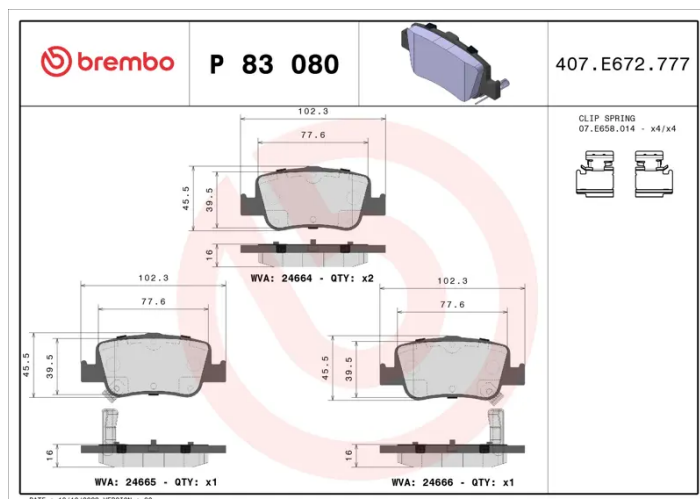

BRAKE PAD

P 83 080

The P 83 080 brake pad is synonymous with reliability

The Brembo brake pad guarantees ultimate safety when braking thanks to the use of more than 100 different compounds, designed according to the type of vehicle and use. Stopping distances reduced to a minimum, maximum driving comfort and silent operation are the most important features of Brembo materials. Brembo brake pads are supplied together with an extensive range of accessories and assembly kits for professional-standard installation.

- ✓ OE-equivalent
- ✓ Brembo quality
- ✓ ECE-R90 certificate
- ✓ Safety
- ✓ Performance
- ✓ Comfort
- ✓ With accessories

Technical specifications

EAN code 8020584062180	Axle Rear	Thickness 16 mm
Width 102 mm	Height 46 mm	Braking system Bosch
Wear indicator Acoustic	WVA number 24664,24665,24666	Accessories With accessories With anti-squeal shim