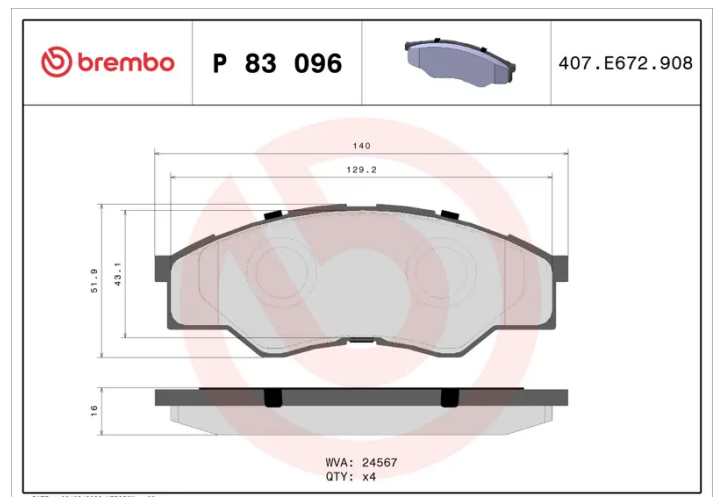

BRAKE PAD

P 83 096

The P 83 096 brake pad is synonymous with reliability

The Brembo brake pad guarantees ultimate safety when braking thanks to the use of more than 100 different compounds, designed according to the type of vehicle and use. Stopping distances reduced to a minimum, maximum driving comfort and silent operation are the most important features of Brembo materials. Brembo brake pads are supplied together with an extensive range of accessories and assembly kits for professional-standard installation.

- ✓ OE-equivalent
- ✓ Brembo quality
- ✓ ECE-R90 certificate
- ✓ Safety
- ✓ Performance
- ✓ Comfort

Technical specifications

EAN code 8020584062340	Axle Front	Thickness 16 mm
Width 140 mm	Height 52 mm	Braking system Advics
Wear indicator Without	WVA number 24567	Accessories With anti-squeal shim