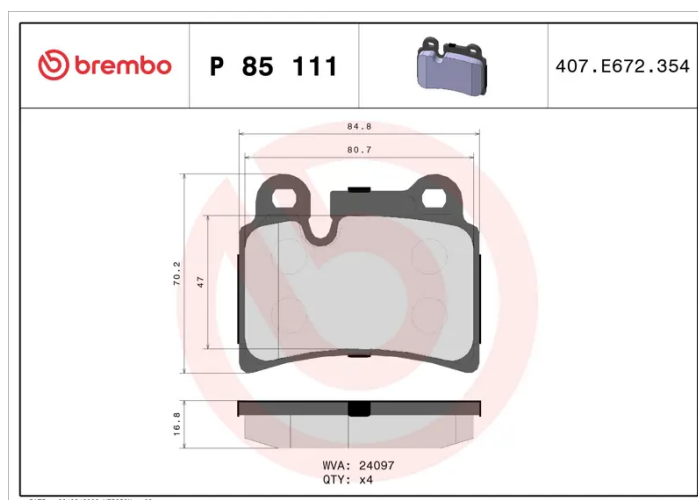

BRAKE PAD

P 85 111

The P 85 111 brake pad is synonymous with reliability

The Brembo brake pad guarantees ultimate safety when braking thanks to the use of more than 100 different compounds, designed according to the type of vehicle and use. Stopping distances reduced to a minimum, maximum driving comfort and silent operation are the most important features of Brembo materials. Brembo brake pads are supplied together with an extensive range of accessories and assembly kits for professional-standard installation.

- ✓ OE-equivalent
- ✓ Brembo quality
- ✓ ECE-R90 certificate
- ✓ Safety
- ✓ Performance
- ✓ Comfort

Technical specifications

EAN code 8020584062609	Axle Rear	Thickness 17 mm
Width 87 mm	Height 70 mm	Braking system Brembo
Wear indicator Prepared for wear indicator	WVA number 24097	Accessories With anti-squeal shim