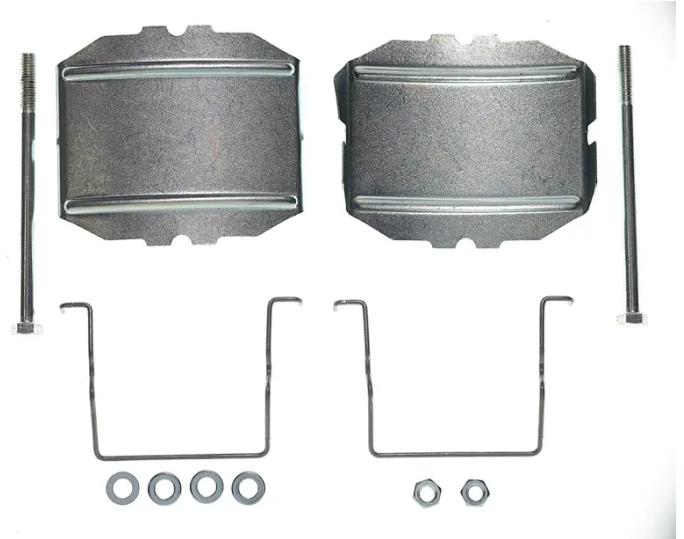

BRAKE PAD ACCESSORY

A 02 232

The A 02 232 brake pad accessory is synonymous with reliability

Brembo brake pad accessories allow for quick and safe replacement of Brembo brake pads. Replacing the accessories concurrently with the brake pads guarantees safe and silent braking system operation.

- ✓ OE-equivalent
- ✓ Brembo quality
- ✓ Safety
- ✓ Quick assembly

Technical specifications

EAN code
8020584067130

Axle
Rear

Braking system
Citroen

Type
Assembly kit

COMPATIBLE VEHICLES

COMPATIBLE OE PART NUMBERS