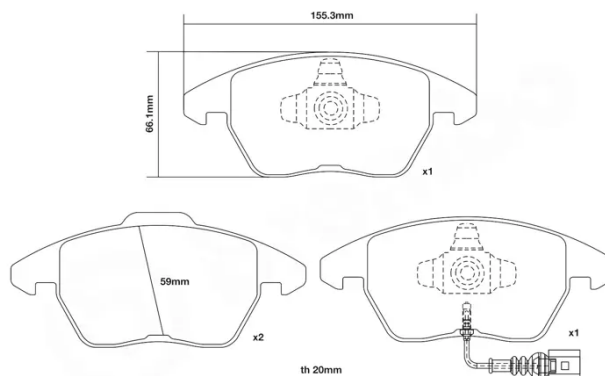

SPORT | HP2 BRAKE PADS

07.B314.52

The 07.B314.52 brake pad is synonymous with reliability

HP2 brake pads offer outstanding cold performance a good bite, superior fading resistance, and friction stability in all conditions and low dust levels. Thanks to the friction material, they provide significant advantages over their competitors. Designed to be interchangeable with original equipment brake pads (OE), they are approved to ECE-R90.

- ✓ OE-equivalent
- ✓ Brembo quality
- ✓ ECE-R90 certificate
- ✓ Safety
- ✓ Performance
- ✓ Comfort
- ✓ Sports driving
- ✓ Sporty look

Technical specifications

Thickness **20 mm**   Height **66 mm**

WVA number **23587,23588,23589**   Axle **Front**

EAN code **8020584602416**

COMPATIBLE VEHICLES