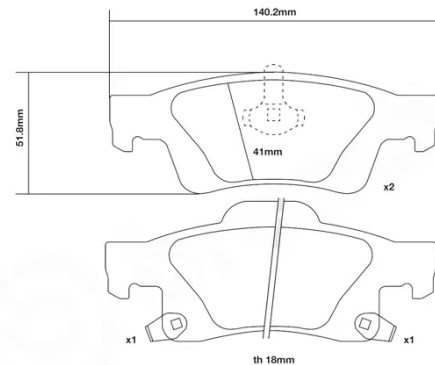

### Technical specifications

Width **140** mm Thickness **18** mm

WVA number **25196,25197,25198** Axle **Rear**

EAN code **8020584604113**

COMPATIBLE VEHICLES