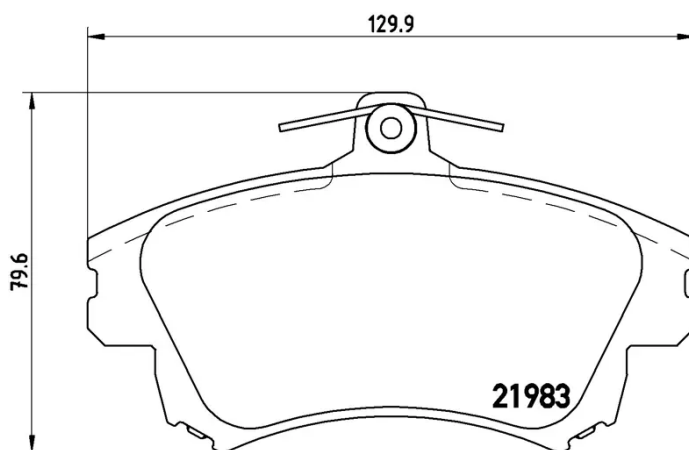

Technical specifications

EAN code
8020584061299

Axle
Front

Thickness
17 mm

Width
130 mm

Height
80 mm

Braking system
Lucas

Wear indicator
Acoustic

WVA number
21983

Accessories
With accessories
With anti-squeal shim
With brake caliper bolts