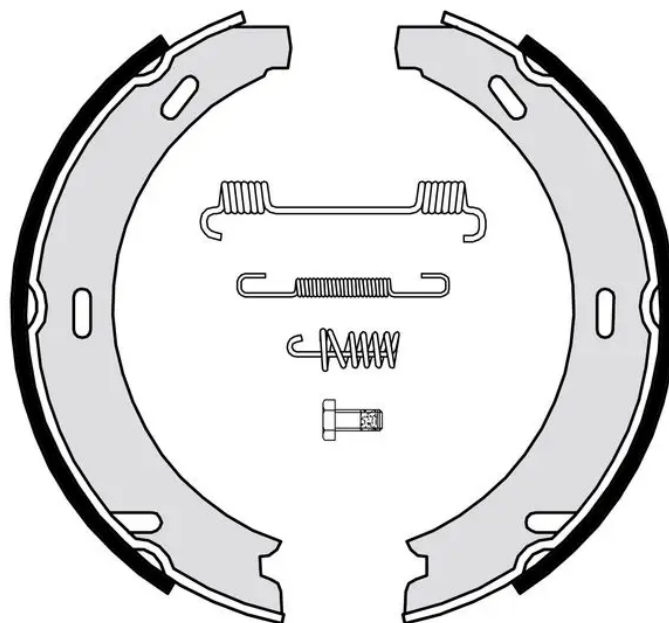

## S 50 507

The S 50 507 brake shoe is synonymous with reliability

Brembo brake shoes of original equipment quality guarantee the safe and reliable performance of your drum braking system. All Brembo brake shoes are accompanied by a ECE-R90 homologation certificate.

### Technical specifications

EAN code  
8432509641965

Rear

Diameter  
164 mm

Width  
25 mm

Braking system  
TRW

Parking brake lever  
With accessories

Type  
Parking brake