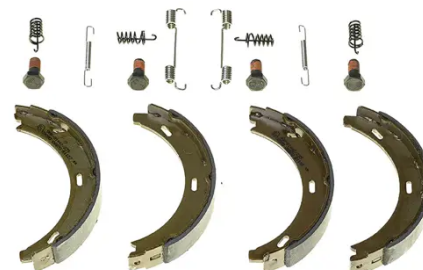

## S 50 507

The S 50 507 brake shoe is synonymous with reliability

Brembo brake shoes of original equipment quality guarantee the safe and reliable performance of your drum braking system. All Brembo brake shoes are accompanied by a ECE-R90 homologation certificate.

### Technical specifications

EAN code  
8432509641965

Rear

Diameter  
164 mm

Width  
25 mm

Braking system  
TRW

Parking brake lever  
With accessories

Type  
Parking brake