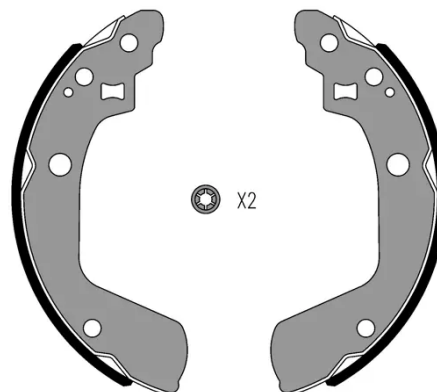

SHOE

S 79 530

The S 79 530 brake shoe is synonymous with reliability

Brembo brake shoes of original equipment quality guarantee the safe and reliable performance of your drum braking system. All Brembo brake shoes are accompanied by a ECE-R90 homologation certificate.

- ✓ OE-equivalent
- ✓ Brembo quality
- ✓ ECE-R90 certificate
- ✓ Safety
- ✓ Durability
- ✓ With accessories

Technical specifications

EAN code
8432509665527

Rear

Diameter
200 mm

Width
32 mm

Parking brake lever
With accessories