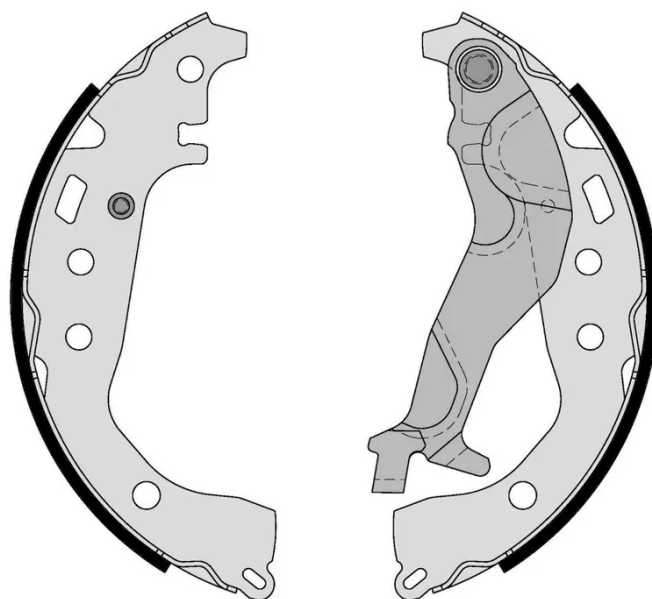

SHOE

S 83 574

The S 83 574 brake shoe is synonymous with reliability

Brembo brake shoes of original equipment quality guarantee the safe and reliable performance of your drum braking system. All Brembo brake shoes are accompanied by a ECE-R90 homologation certificate.

- ✓ OE-equivalent
- ✓ Brembo quality
- ✓ ECE-R90 certificate
- ✓ Safety
- ✓ Durability

Technical specifications

EAN code
8432509665374

Rear

Diameter
200 mm

Width
32 mm

Parking brake lever
With handbrake
lever