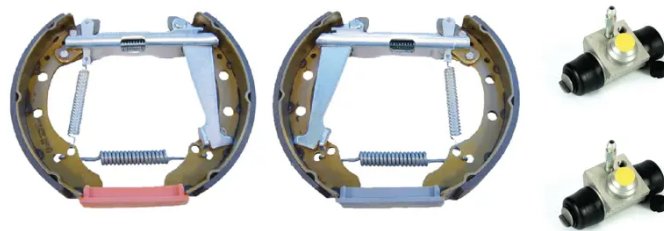

## SHOE KIT K 85 038

The K 85 038 shoe kit is synonymous with reliability

The Brembo Kit & Fit is the ideal solution for the maintenance of drum brakes: everything you need for quick and efficient servicing is supplied in a single pre-assembled package, all with guaranteed Brembo quality. The kit contains all the components necessary for drum brake maintenance: shoes, brake wheel cylinders, springs, lubricant, and fixing kit.

- ✓ OE-equivalent
- ✓ Brembo quality
- ✓ ECE-R90 certificate
- ✓ Safety
- ✓ Durability
- ✓ Quick assembly
- ✓ With accessories
- ✓ Pre-Assembled Kit

### Technical specifications

EAN code	Axle	Diameter
<b>8020584077184</b>	<b>Rear</b>	<b>200 mm</b>
Width	Master cylinder diameter	Type of assembly
<b>40 mm</b>	<b>19 mm</b>	<b>Pre-assembled</b>
Braking system	Brake proportioning valve	
<b>VAG</b>	<b>Manual</b>	