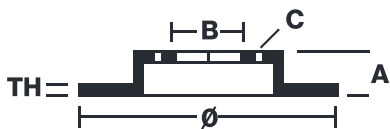

BRAKE DISC

08.1987.10

The **08.1987.10** brake disc is synonymous with reliability

The Brembo brake disc is fully interchangeable with an Original Equipment brake disc. The control of the entire production cycle allows Brembo to offer brake discs with outstanding performance levels, reliability, durability and comfort in all conditions of use. All Brembo brake discs are accompanied by the ECE-R90 homologation.

- ✓ OE-equivalent
- ✓ Brembo quality
- ✓ ECE-R90 certificate
- ✓ Safety

Technical specifications

EAN code	Axle	Diameter Ø
8020584198711	Rear	250 mm
Thickness (TH)	Height (A)	Number of holes (C)
10 mm	21 mm	6
Brake disc type	Centering (B)	Min. thickness
Solid	62 mm	8 mm