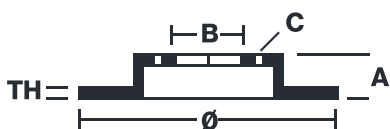

Technical specifications

EAN code
8020584215234

Axle
Rear

Diameter $\varnothing$
278 mm

Thickness (TH)
9 mm

Height (A)
55 mm

Number of holes (C)
5

Brake disc type
Solid

Centering (B)
67 mm

Min. thickness
7,6 mm

Tightening torque
110 Nm

08.5178.3X	
AP	14845 X
DIMENSION	278 x 9 mm
MIN TH	7,6 mm
MAX DIA.	185 mm
BALANCING	GUARANTEED
MATERIAL	SUB-GROUP 1
WEIGHT	3,8 kg
	90R 02001202/25383
	INSIDE THE BOX 105.5732.95
	08.5178.3X
DATE : 14/04/2016 VERSION : 01	

COMPATIBLE VEHICLES