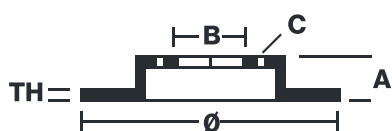

BRAKE DISC MAX

08.7165.75

The 08.7165.75 Max brake disc is synonymous with reliability

The Brembo Max brake disc features grooves on the braking surface. The special shape of the grooves generates greater fading resistance and constant renewal of friction material, quickly restoring optimum braking conditions. The UV paint completes the sporty look.

- ✓ Brembo quality
- ✓ ECE-R90 certificate
- ✓ Performance
- ✓ Sports driving
- ✓ Sporty look
- ✓ Anti-corrosion
- ✓ Fastening screws

Technical specifications

EAN code
8020584013663

Axle
Rear

Diameter Ø
230 mm