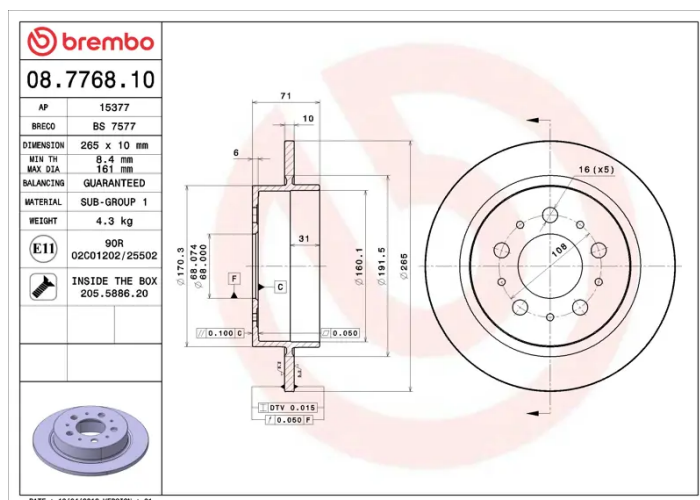

BRAKE DISC

08.7768.10

The 08.7768.10 brake disc is synonymous with reliability

The Brembo brake disc is fully interchangeable with an Original Equipment brake disc. The control of the entire production cycle allows Brembo to offer brake discs with outstanding performance levels, reliability, durability and comfort in all conditions of use. All Brembo brake discs are accompanied by the ECE-R90 homologation.

- ✓ OE-equivalent
- ✓ Brembo quality
- ✓ ECE-R90 certificate
- ✓ Safety
- ✓ Fastening screws

Technical specifications

EAN code
8020584776810

Axle
Rear

Diameter Ø
265 mm

Thickness (TH)
10 mm

Height (A)
71 mm

Number of holes (C)
5

Brake disc type
Solid

Centering (B)
68 mm

Min. thickness
8,4 mm

Tightening torque
110 Nm

COMPATIBLE VEHICLES

COMPATIBLE OE PART NUMBERS

2718953 VOLVO