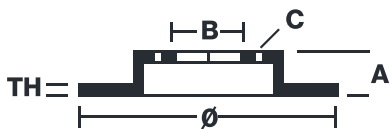

BRAKE DISC

08.B273.10

The **08.B273.10** brake disc is synonymous with reliability

The Brembo brake disc is fully interchangeable with an Original Equipment brake disc. The control of the entire production cycle allows Brembo to offer brake discs with outstanding performance levels, reliability, durability and comfort in all conditions of use. All Brembo brake discs are accompanied by the ECE-R90 homologation.

- ✓ OE-equivalent
- ✓ Brembo quality
- ✓ ECE-R90 certificate
- ✓ Safety

Technical specifications

EAN code
8020584036228

Axle
Rear

Diameter Ø
288 mm

Thickness (TH)
12 mm

Height (A)
62 mm

Number of holes (C)
5