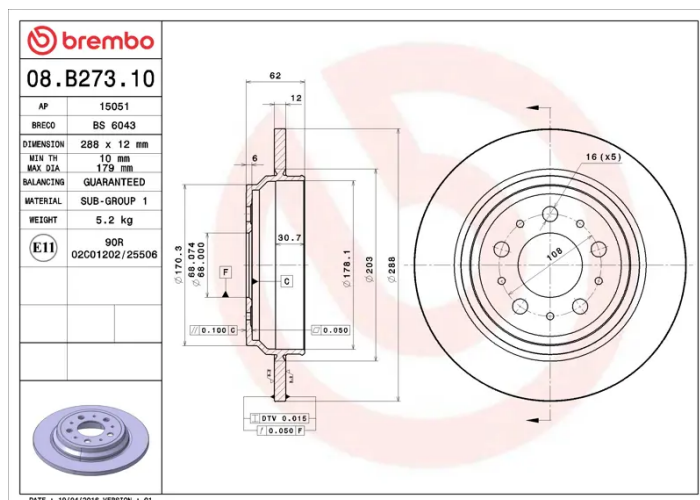

BRAKE DISC

08.B273.10

The **08.B273.10** brake disc is synonymous with reliability

The Brembo brake disc is fully interchangeable with an Original Equipment brake disc. The control of the entire production cycle allows Brembo to offer brake discs with outstanding performance levels, reliability, durability and comfort in all conditions of use. All Brembo brake discs are accompanied by the ECE-R90 homologation.

- ✓ OE-equivalent
- ✓ Brembo quality
- ✓ ECE-R90 certificate
- ✓ Safety

Technical specifications

EAN code
8020584036228

Axle
Rear

Diameter Ø
288 mm

Thickness (TH)
12 mm

Height (A)
62 mm

Number of holes (C)
5

Brake disc type
Solid

Centering (B)
68 mm

Min. thickness
10 mm

Tightening torque
140 Nm

COMPATIBLE VEHICLES

COMPATIBLE OE PART NUMBERS

272429 VOLVO

2724290 VOLVO