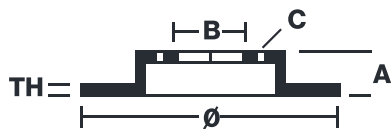

BRAKE DISC

08.B566.10

The **08.B566.10** brake disc is synonymous with reliability

The Brembo brake disc is fully interchangeable with an Original Equipment brake disc. The control of the entire production cycle allows Brembo to offer brake discs with outstanding performance levels, reliability, durability and comfort in all conditions of use. All Brembo brake discs are accompanied by the ECE-R90 homologation.

- ✓ OE-equivalent
- ✓ Brembo quality
- ✓ ECE-R90 certificate
- ✓ Safety

Technical specifications

EAN code
8020584019979

Axle
Rear

Diameter Ø
281 mm

Thickness (TH)
10 mm

Height (A)
67 mm

Number of holes (C)
5