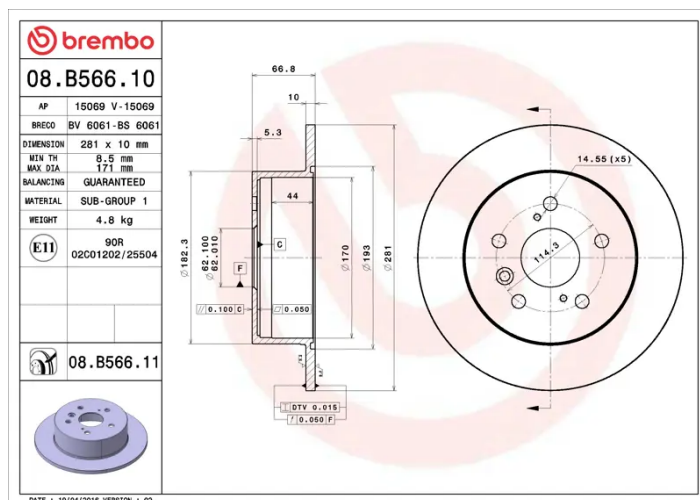

BRAKE DISC

08.B566.10

The **08.B566.10** brake disc is synonymous with reliability

The Brembo brake disc is fully interchangeable with an Original Equipment brake disc. The control of the entire production cycle allows Brembo to offer brake discs with outstanding performance levels, reliability, durability and comfort in all conditions of use. All Brembo brake discs are accompanied by the ECE-R90 homologation.

- ✓ OE-equivalent
- ✓ Brembo quality
- ✓ ECE-R90 certificate
- ✓ Safety

Technical specifications

EAN code
8020584019979

Axle
Rear

Diameter Ø
281 mm

Thickness (TH)
10 mm

Height (A)
67 mm

Number of holes (C)
5

Brake disc type
Solid

Centering (B)
62 mm

Min. thickness
8,5 mm

COMPATIBLE OE PART NUMBERS

4243106140	LEXUS
4243133130	LEXUS
4243106110	TOYOTA
4243106140	TOYOTA
4243106160	TOYOTA
4243106170	TOYOTA
4243133130	TOYOTA
4243106170	TOYOTA (GAC)