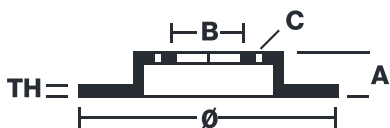

Technical specifications

EAN code
8020584011317

Axle
Front

Diameter Ø
284 mm

Thickness (TH)
22 mm

Height (A)
44 mm

Number of holes (C)
4

Brake disc type
Ventilated

Centering (B)
59 mm

Min. thickness
20,2 mm

Tightening torque
98 Nm