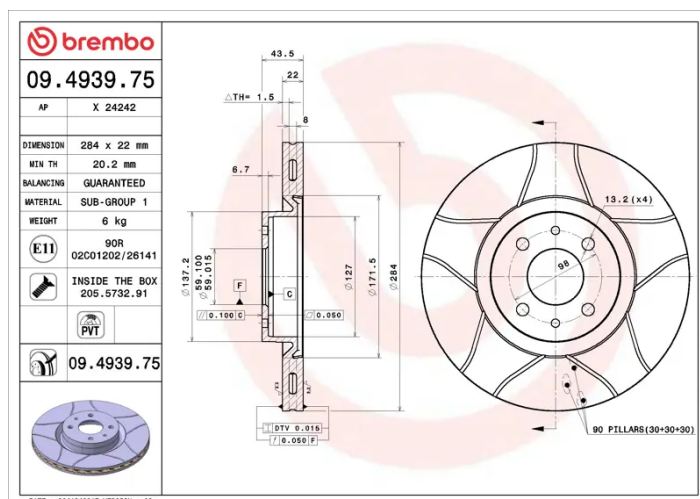

- ✓ Brembo quality
- ✓ ECE-R90 certificate
- ✓ Performance
- ✓ Sports driving
- ✓ Sporty look
- ✓ Anti-corrosion
- ✓ PVT ventilation
- ✓ Fastening screws

Technical specifications

EAN code
8020584011317

Axle
Front

Diameter Ø
284 mm

Thickness (TH)
22 mm

Height (A)
44 mm

Number of holes (C)
4

Brake disc type
Ventilated

Centering (B)
59 mm

Min. thickness
20,2 mm

Tightening torque
98 Nm