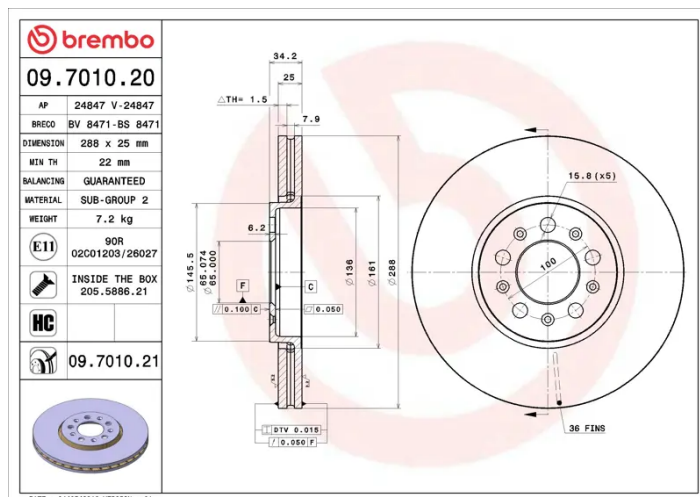

- ✓ OE-equivalent
- ✓ Brembo quality
- ✓ ECE-R90 certificate
- ✓ Safety
- ✓ High carbon
- ✓ Fastening screws

Technical specifications

EAN code
8020584701027

Axle
Front

Diameter Ø
288 mm

Thickness (TH)
25 mm

Height (A)
34 mm

Number of holes (C)
5

Brake disc type
Ventilated

Centering (B)
65 mm

Min. thickness
22 mm

Tightening torque
120 Nm

COMPATIBLE VEHICLES

COMPATIBLE OE PART NUMBERS