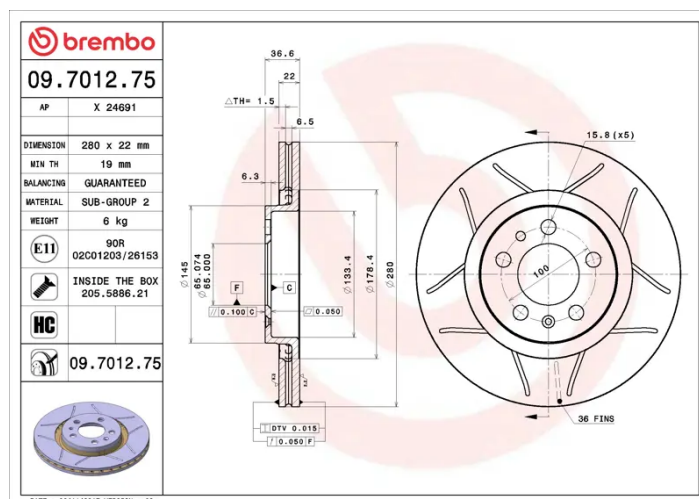

- ✓ Brembo quality
- ✓ ECE-R90 certificate
- ✓ Performance
- ✓ Sports driving
- ✓ Sporty look
- ✓ High carbon
- ✓ Anti-corrosion
- ✓ Fastening screws

Technical specifications

EAN code
8020584011447

Axle
Front

Diameter \varnothing
280 mm

Thickness (TH)
22 mm

Height (A)
37 mm

Number of holes (C)
5

Brake disc type
Ventilated

Centering (B)
65 mm

Min. thickness
19 mm

Tightening torque
120 Nm