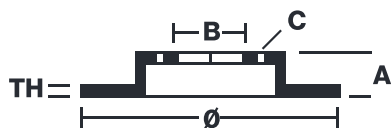

BRAKE DISC MAX

09.7012.75

The 09.7012.75 Max brake disc is synonymous with reliability

The Brembo Max brake disc features grooves on the braking surface. The special shape of the grooves generates greater fading resistance and constant renewal of friction material, quickly restoring optimum braking conditions. The UV paint completes the sporty look.

- ✓ Brembo quality
- ✓ ECE-R90 certificate
- ✓ Performance
- ✓ Sports driving
- ✓ Sporty look
- ✓ High carbon
- ✓ Anti-corrosion
- ✓ Fastening screws

Technical specifications

EAN code
8020584011447

Axle
Front

Diameter \varnothing
280 mm

Thickness (TH)
22 mm

Height (A)
37 mm

Number of holes (C)
5

Brake disc type
Ventilated

Centering (B)
65 mm

Min. thickness
19 mm

Tightening torque
120 Nm