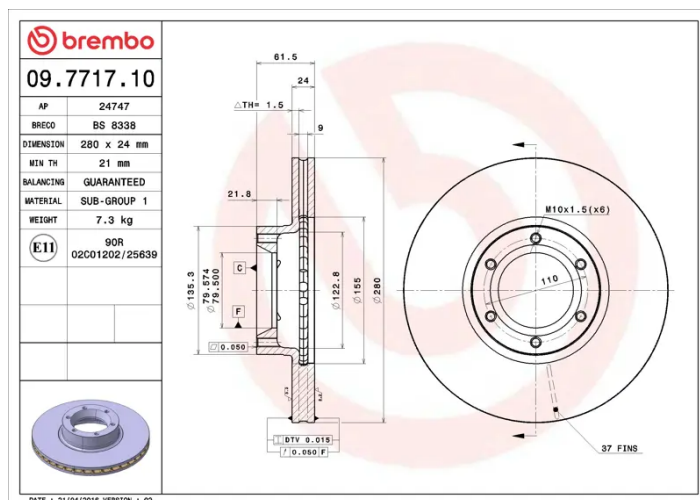

BRAKE DISC

09.7717.10

The **09.7717.10** brake disc is synonymous with reliability

The Brembo brake disc is fully interchangeable with an Original Equipment brake disc. The control of the entire production cycle allows Brembo to offer brake discs with outstanding performance levels, reliability, durability and comfort in all conditions of use. All Brembo brake discs are accompanied by the ECE-R90 homologation.

- ✓ OE-equivalent
- ✓ Brembo quality
- ✓ ECE-R90 certificate
- ✓ Safety

Technical specifications

EAN code
8020584771716

Axle
Front

Diameter Ø
280 mm

Thickness (TH)
24 mm

Height (A)
62 mm

Number of holes (C)
6

Brake disc type
Ventilated

Centering (B)
80 mm

Min. thickness
21 mm

COMPATIBLE VEHICLES

COMPATIBLE OE PART NUMBERS

4500098	OPEL
---------	------

9160398	OPEL
---------	------

7700302128	RENAULT
------------	---------