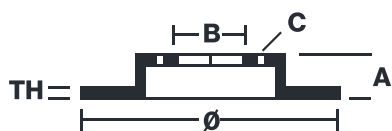

## 09.8760.10

The **09.8760.10** brake disc is synonymous with reliability

The Brembo brake disc is fully interchangeable with an Original Equipment brake disc. The control of the entire production cycle allows Brembo to offer brake discs with outstanding performance levels, reliability, durability and comfort in all conditions of use. All Brembo brake discs are accompanied by the ECE-R90 homologation.

### Technical specifications

EAN code  
**8020584876015**

Axle  
**Front**

Diameter Ø  
**283 mm**

Thickness (TH)  
**26 mm**

Height (A)  
**34 mm**

Number of holes (C)  
**4**

Brake disc type  
**Ventilated**