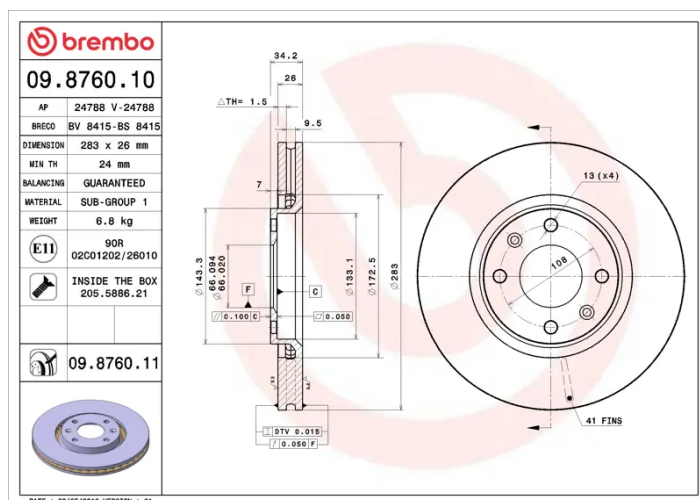

### Technical specifications

EAN code  
**8020584876015**

Axle  
**Front**

Diameter Ø  
**283 mm**

Thickness (TH)  
**26 mm**

Height (A)  
**34 mm**

Number of holes (C)  
**4**

Brake disc type  
**Ventilated**

Centering (B)  
**66 mm**

Min. thickness  
**24 mm**

Tightening torque  
**90 Nm**

COMPATIBLE VEHICLES