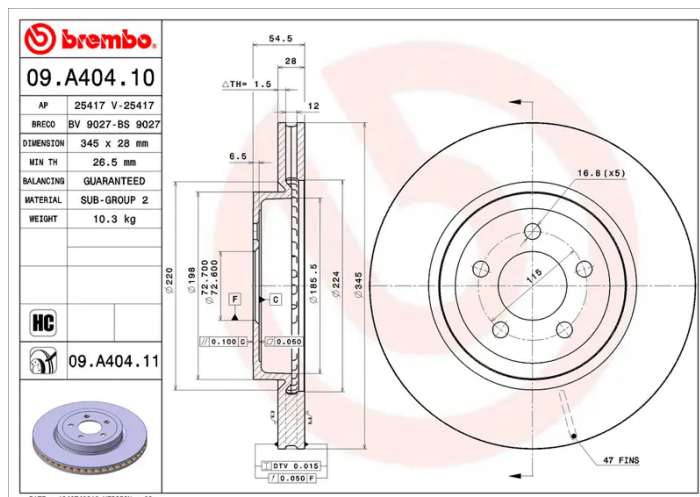

### Technical specifications

EAN code <b>8020584210635</b>	Axle <b>Front</b>	Diameter Ø <b>345 mm</b>
Thickness (TH) <b>28 mm</b>	Height (A) <b>55 mm</b>	Number of holes (C) <b>5</b>
Brake disc type <b>Ventilated</b>	Centering (B) <b>73 mm</b>	Min. thickness <b>26,5 mm</b>