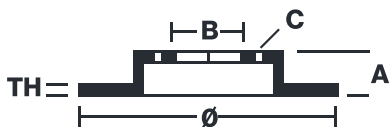

Technical specifications