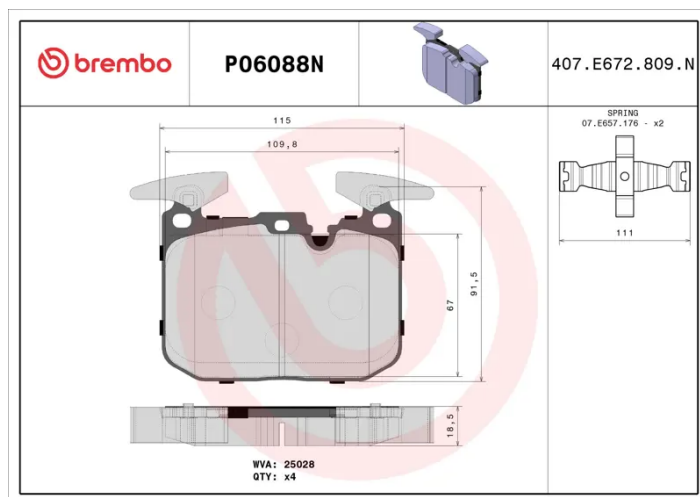

- ✓ OE-equivalent
- ✓ Brembo quality
- ✓ Safety
- ✓ Comfort
- ✓ Durability
- ✓ Dust reduction
- ✓ With accessories

Technical specifications

EAN code 8020584081822	Axle Front	Thickness 18 mm
Width 115 mm	Height 92 mm	Braking system Brembo
Wear indicator Prepared for wear indicator	WVA number 25028	Accessories With accessories With anti-squeal shim With counterweights