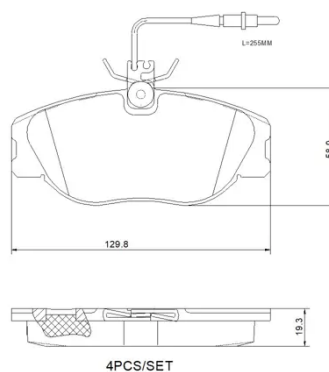

## Technical specifications

EAN code <b>8020584125441</b>	Axle <b>Front</b>	Thickness <b>19 mm</b>
Width <b>130 mm</b>	Height <b>60 mm</b>	Braking system <b>Girling</b>
Wear indicator <b>Electric</b>	WVA number <b>21801,21802</b>	Accessories <b>With accessories</b> <b>With anti-squeal shim</b> <b>With brake caliper bolts</b>