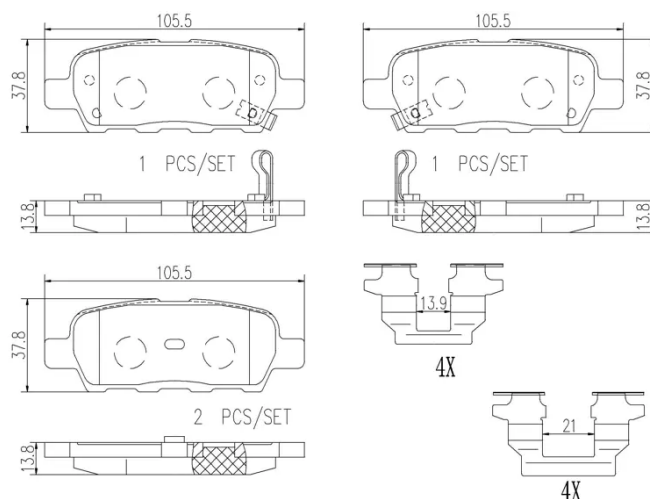

## Technical specifications

EAN code <b>8020584098844</b>	Axle <b>Rear</b>	Thickness <b>14 mm</b>
Width <b>106 mm</b>	Height <b>38 mm</b>	Braking system <b>Akebono</b>
Wear indicator <b>Acoustic</b>	WVA number <b>23871,23872,24088</b>	Accessories <b>With anti-squeal shim</b>