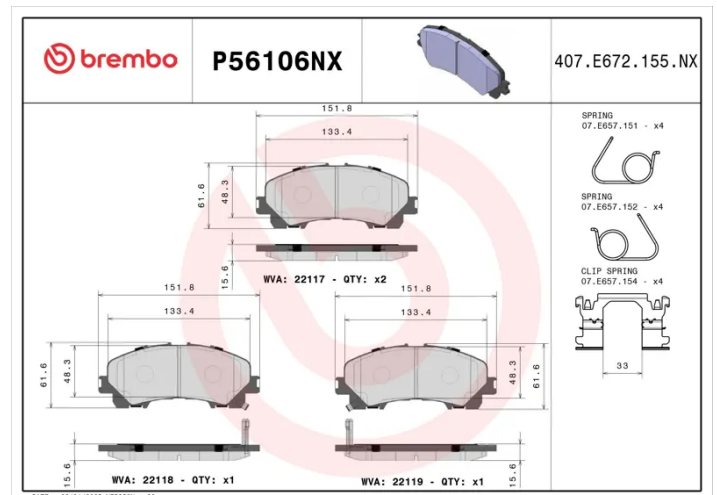

## Technical specifications

EAN code <b>8020584131275</b>	Axle <b>Front</b>	Thickness <b>16 mm</b>
Width <b>152 mm</b>	Height <b>62 mm</b>	Braking system <b>Akebono</b>
Wear indicator <b>Acoustic</b>	WVA number <b>22117,22118,22119</b>	Accessories <b>With anti-squeal shim</b>