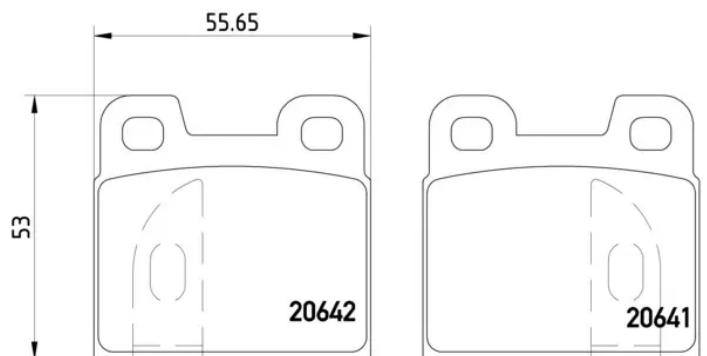

- ✓ OE-equivalent
- ✓ Brembo quality
- ✓ ECE-R90 certificate
- ✓ Safety
- ✓ Performance
- ✓ Comfort

Technical specifications

| | | |
|----------------------|--------------------|------------------------------|
| EAN code | Axle | Thickness |
| 8020584050743 | Rear | 15 mm |
| Width | Height | Braking system |
| 56 mm | 53 mm | Teves |
| Wear indicator | WVA number | Accessories |
| Without | 20641,20642 | With anti-squeal shim |