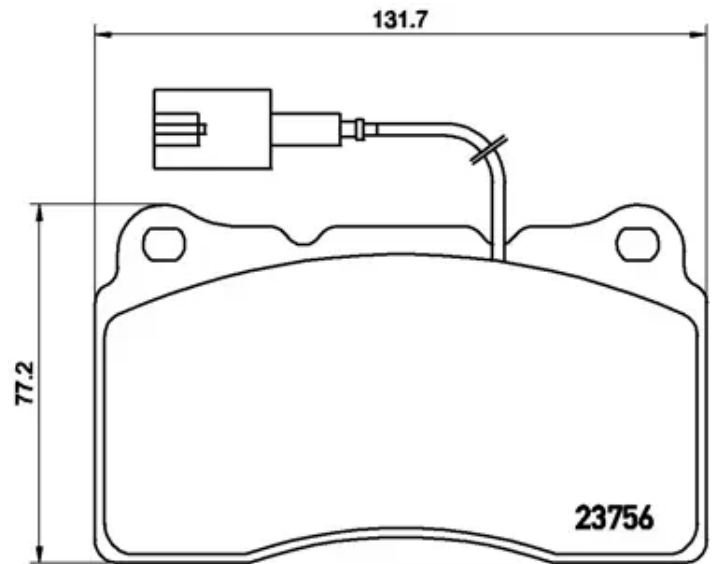

BRAKE PAD XTRA

P 23 134X

The P 23 134X Xtra brake pad is synonymous with reliability

Brembo Xtra brake pads, developed to enhance the advantages of the Xtra and Max discs, are made using the special BRM X L01 compound which consists of more than 30 different components. Compared with the compound used for original-equivalent pads, the new solution assures a higher friction coefficient, which translates to more precise and stable braking, at both high and low temperatures. All this makes for greater driving comfort and improved pedal modularity, without compromising the product's mileage output.

- ✓ OE-equivalent
- ✓ Brembo quality
- ✓ ECE-R90 certificate
- ✓ Safety
- ✓ Performance
- ✓ Sports driving

Technical specifications

EAN code	Axle	Thickness
8020584068700	Front	16 mm
Width	Height	Braking system
132 mm	77 mm	Brembo
Wear indicator	WVA number	Accessories
Electric	23756,23757,23092	With anti-squeal shim