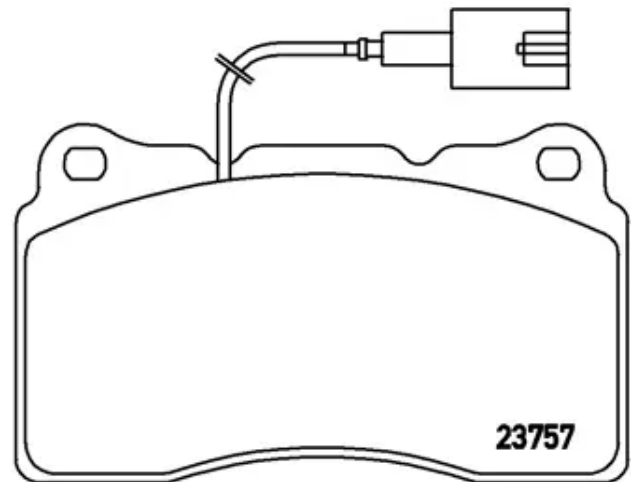

BRAKE PAD XTRA

P 23 134X

The P 23 134X Xtra brake pad is synonymous with reliability

Brembo Xtra brake pads, developed to enhance the advantages of the Xtra and Max discs, are made using the special BRM X L01 compound which consists of more than 30 different components. Compared with the compound used for original-equivalent pads, the new solution assures a higher friction coefficient, which translates to more precise and stable braking, at both high and low temperatures. All this makes for greater driving comfort and improved pedal modularity, without compromising the product's mileage output.

- ✓ OE-equivalent
- ✓ Brembo quality
- ✓ ECE-R90 certificate
- ✓ Safety
- ✓ Performance
- ✓ Sports driving

Technical specifications

EAN code	Axle	Thickness
8020584068700	Front	16 mm
Width	Height	Braking system
132 mm	77 mm	Brembo
Wear indicator	WVA number	Accessories
Electric	23756,23757,23092	With anti-squeal shim