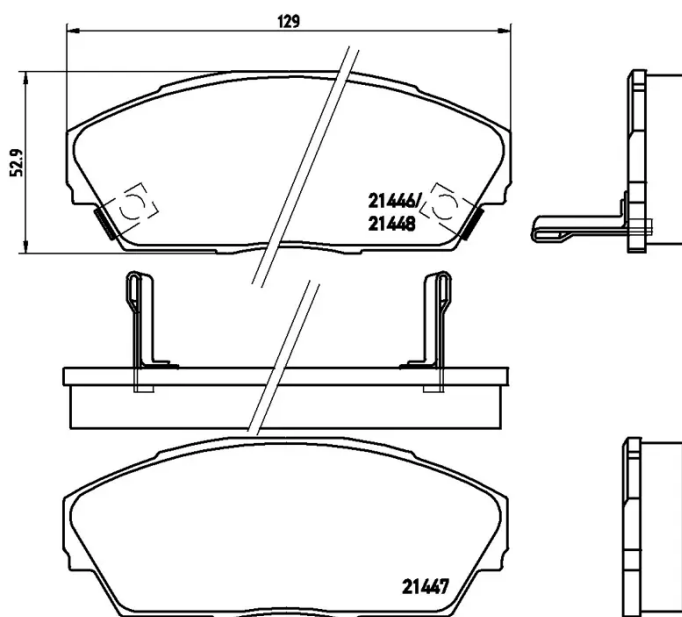

### Technical specifications

|                |                   |                       |
|----------------|-------------------|-----------------------|
| EAN code       | Axle              | Thickness             |
| 8020584052471  | Front             | 18 mm                 |
| Width          | Height            | Braking system        |
| 129 mm         | 53 mm             | Akebono               |
| Wear indicator | WVA number        | Accessories           |
| Acoustic       | 21446,21447,21448 | With anti-squeal shim |