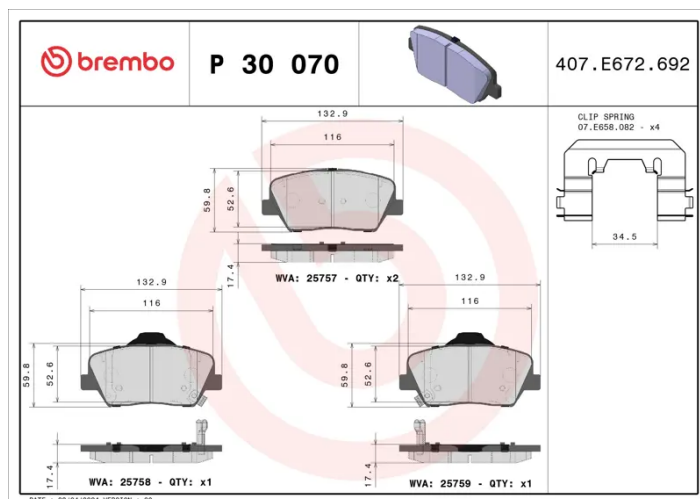

### Technical specifications

EAN code <b>8020584110874</b>	Axle <b>Front</b>	Thickness <b>18 mm</b>
Width <b>133 mm</b>	Height <b>60 mm</b>	Braking system <b>Mando</b>
Wear indicator <b>Acoustic</b>	WVA number <b>25757,25758,25759</b>	Accessories <b>With accessories With anti-squeal shim With piston clip</b>