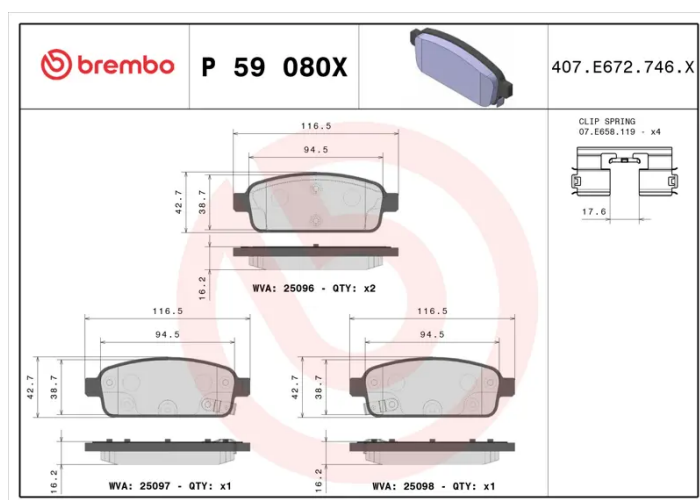

# BRAKE PAD XTRA P 59 080X

The P 59 080X Xtra brake pad is synonymous with reliability

Brembo Xtra brake pads, developed to enhance the advantages of the Xtra and Max discs, are made using the special BRM X L01 compound which consists of more than 30 different components. Compared with the compound used for original-equivalent pads, the new solution assures a higher friction coefficient, which translates to more precise and stable braking, at both high and low temperatures. All this makes for greater driving comfort and improved pedal modularity, without compromising the product's mileage output.

## Technical specifications

EAN code <b>8020584121726</b>	Axle <b>Rear</b>	Thickness <b>16 mm</b>
Width <b>117 mm</b>	Height <b>43 mm</b>	Braking system <b>TRW</b>
Wear indicator <b>Acoustic</b>	WVA number <b>25096,25097,25098</b>	Accessories <b>With accessories With anti-squeal shim</b>