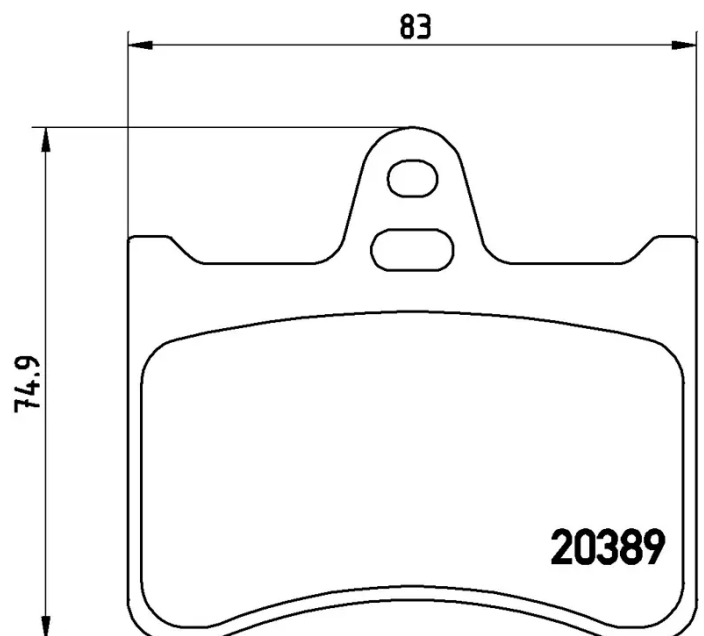

## P 61 019

The P 61 019 brake pad is synonymous with reliability

The Brembo brake pad guarantees ultimate safety when braking thanks to the use of more than 100 different compounds, designed according to the type of vehicle and use. Stopping distances reduced to a minimum, maximum driving comfort and silent operation are the most important features of Brembo materials. Brembo brake pads are supplied together with an extensive range of accessories and assembly kits for professional-standard installation.

### Technical specifications

EAN code	Axle	Thickness
<b>8020584055953</b>	<b>Rear</b>	<b>16 mm</b>
Width	Height	Braking system
<b>83 mm</b>	<b>75 mm</b>	<b>Citroen</b>
Wear indicator	WVA number	Accessories
<b>Without</b>	<b>20389</b>	<b>With anti-squeal shim</b>