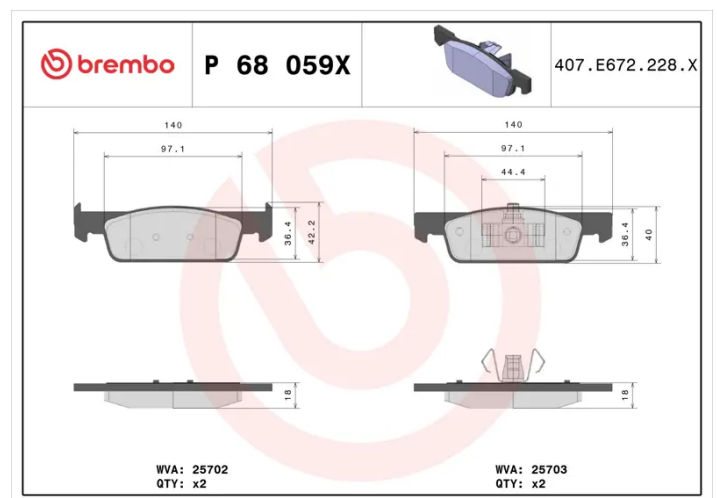

## P 68 059X

The P 68 059X Xtra brake pad is synonymous with reliability

Brembo Xtra brake pads, developed to enhance the advantages of the Xtra and Max discs, are made using the special BRM X L01 compound which consists of more than 30 different components. Compared with the compound used for original-equivalent pads, the new solution assures a higher friction coefficient, which translates to more precise and stable braking, at both high and low temperatures. All this makes for greater driving comfort and improved pedal modularity, without compromising the product's mileage output.

### Technical specifications

EAN code <b>8020584115022</b>	Axle <b>Front</b>	Thickness <b>18 mm</b>
Width <b>140 mm</b>	Height <b>40 mm</b>	Braking system <b>Teves</b>
Wear indicator <b>Without</b>	WVA number <b>25702,25703</b>	Accessories <b>With accessories With anti-squeal shim With piston clip</b>