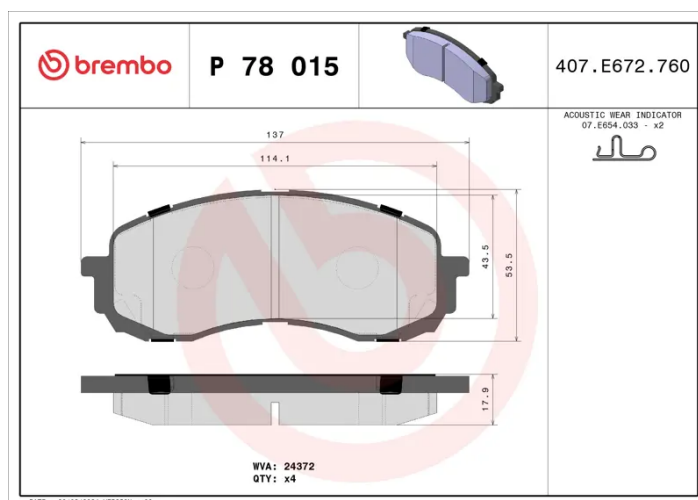

BRAKE PAD

P 78 015

The P 78 015 brake pad is synonymous with reliability

The Brembo brake pad guarantees ultimate safety when braking thanks to the use of more than 100 different compounds, designed according to the type of vehicle and use. Stopping distances reduced to a minimum, maximum driving comfort and silent operation are the most important features of Brembo materials. Brembo brake pads are supplied together with an extensive range of accessories and assembly kits for professional-standard installation.

- ✓ OE-equivalent
- ✓ Brembo quality
- ✓ ECE-R90 certificate
- ✓ Safety
- ✓ Performance
- ✓ Comfort

Technical specifications

EAN code 8020584059661	Axle Front	Thickness 18 mm
Width 137 mm	Height 54 mm	Braking system Akebono
Wear indicator Acoustic	WVA number 24372	Accessories With anti-squeal shim