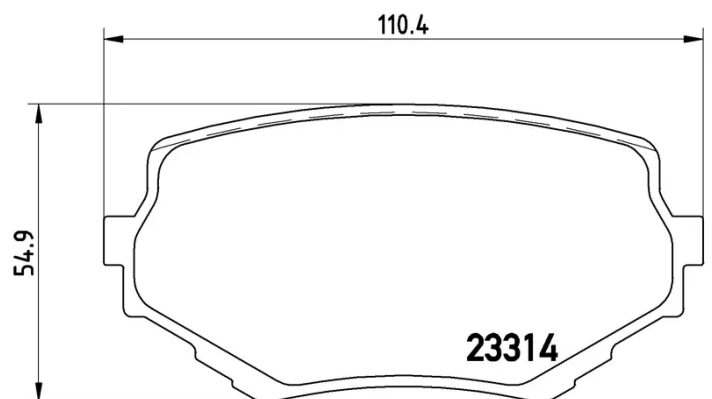

### Technical specifications

EAN code <b>8020584057292</b>	Axle <b>Front</b>	Thickness <b>15 mm</b>
Width <b>110 mm</b>	Height <b>55 mm</b>	Braking system <b>Sumitomo</b>
Wear indicator <b>Acoustic</b>	WVA number <b>23314</b>	Accessories <b>With accessories</b> <b>With anti-squeal shim</b> <b>With piston clip</b>