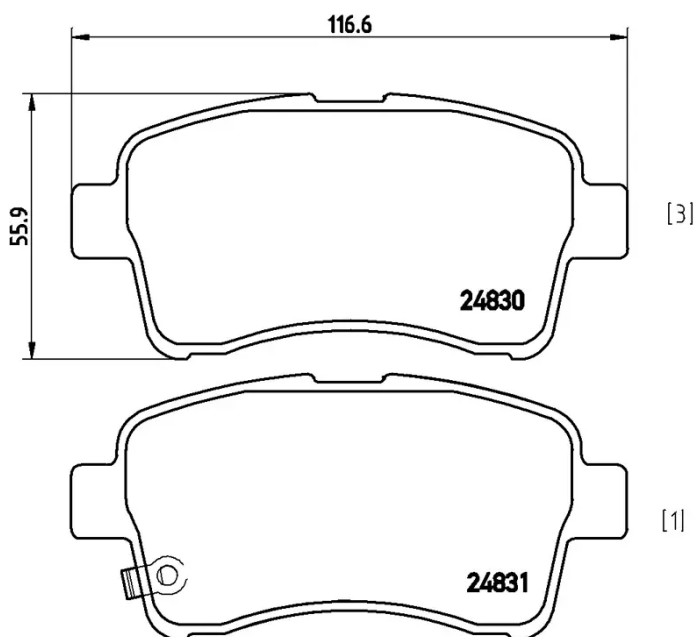

BRAKE PAD

P 79 021

The P 79 021 brake pad is synonymous with reliability

The Brembo brake pad guarantees ultimate safety when braking thanks to the use of more than 100 different compounds, designed according to the type of vehicle and use. Stopping distances reduced to a minimum, maximum driving comfort and silent operation are the most important features of Brembo materials. Brembo brake pads are supplied together with an extensive range of accessories and assembly kits for professional-standard installation.

- ✓ OE-equivalent
- ✓ Brembo quality
- ✓ ECE-R90 certificate
- ✓ Safety
- ✓ Performance
- ✓ Comfort

Technical specifications

EAN code 8020584090886	Axle Front	Thickness 16 mm
Width 117 mm	Height 56 mm	Braking system Akebono
Wear indicator Acoustic	WVA number 24830,24831	Accessories With anti-squeal shim