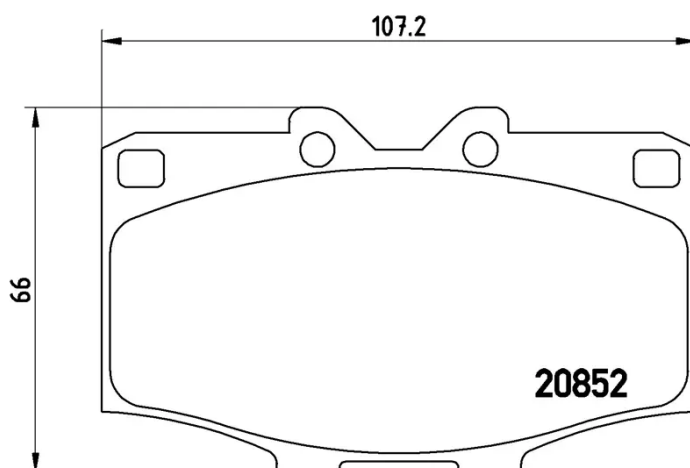

BRAKE PAD

P 83 006

The P 83 006 brake pad is synonymous with reliability

The Brembo brake pad guarantees ultimate safety when braking thanks to the use of more than 100 different compounds, designed according to the type of vehicle and use. Stopping distances reduced to a minimum, maximum driving comfort and silent operation are the most important features of Brembo materials. Brembo brake pads are supplied together with an extensive range of accessories and assembly kits for professional-standard installation.

- ✓ OE-equivalent
- ✓ Brembo quality
- ✓ ECE-R90 certificate
- ✓ Safety
- ✓ Performance
- ✓ Comfort

Technical specifications

EAN code	Axle	Thickness
8020584057414	Front	16 mm
Width	Height	Braking system
107 mm	66 mm	Sumitomo
Wear indicator	WVA number	
Without	20852	