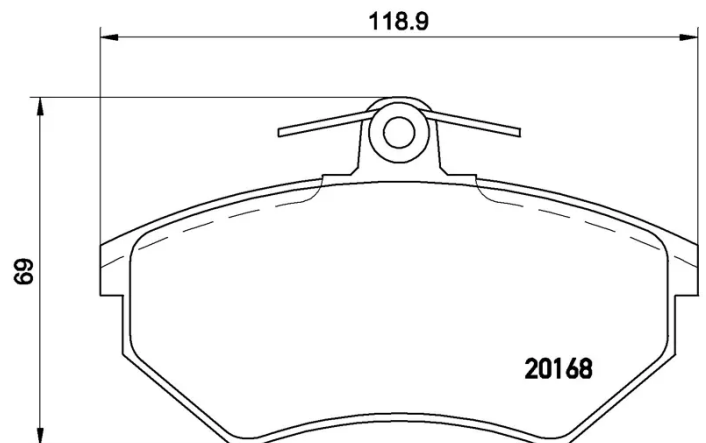

BRAKE PAD

P 85 011

The P 85 011 brake pad is synonymous with reliability

The Brembo brake pad guarantees ultimate safety when braking thanks to the use of more than 100 different compounds, designed according to the type of vehicle and use. Stopping distances reduced to a minimum, maximum driving comfort and silent operation are the most important features of Brembo materials. Brembo brake pads are supplied together with an extensive range of accessories and assembly kits for professional-standard installation.

- ✓ OE-equivalent
- ✓ Brembo quality
- ✓ ECE-R90 certificate
- ✓ Safety
- ✓ Performance
- ✓ Comfort
- ✓ With accessories

Technical specifications

| | | |
|----------------------------------|----------------------------|---|
| EAN code 8020584058145 | Axle Front | Thickness 20 mm |
| Width 119 mm | Height 69 mm | Braking system Lucas |
| Wear indicator Without | WVA number 20168 | Accessories With accessories With anti-squeal shim With brake caliper bolts |