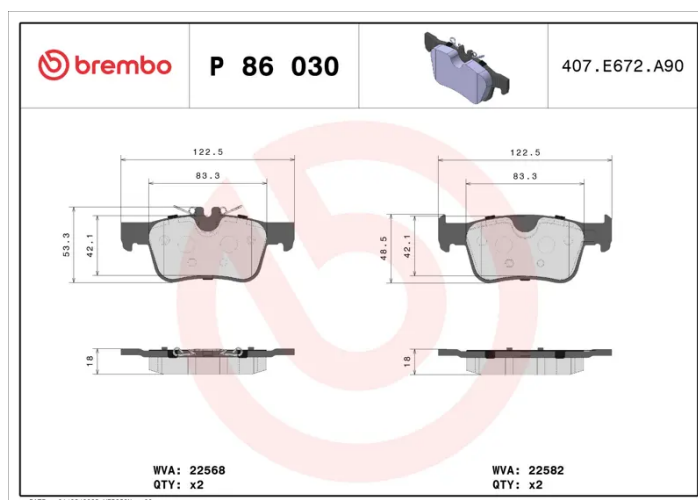

BRAKE PAD

P 86 030

The P 86 030 brake pad is synonymous with reliability

The Brembo brake pad guarantees ultimate safety when braking thanks to the use of more than 100 different compounds, designed according to the type of vehicle and use. Stopping distances reduced to a minimum, maximum driving comfort and silent operation are the most important features of Brembo materials. Brembo brake pads are supplied together with an extensive range of accessories and assembly kits for professional-standard installation.

- ✓ OE-equivalent
- ✓ Brembo quality
- ✓ ECE-R90 certificate
- ✓ Safety
- ✓ Performance
- ✓ Comfort

Technical specifications

EAN code 8020584087152	Axle Rear	Thickness 16 mm
Width 122 mm	Height 49 mm	Braking system Teves
Wear indicator Prepared for wear indicator	WVA number 22568,22582	Accessories With anti-squeal shim