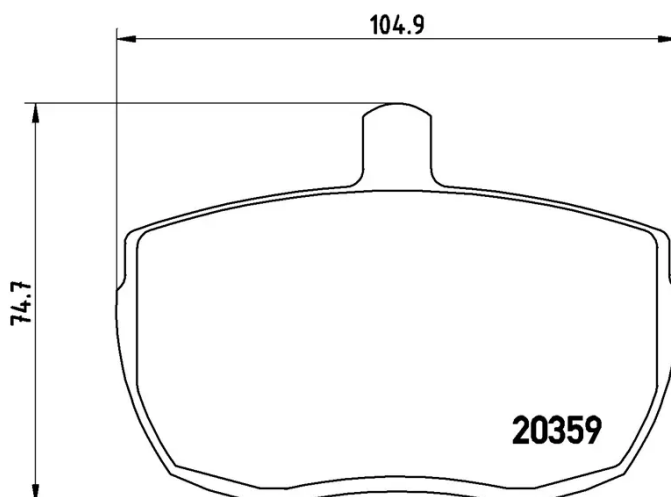

- ✓ OE-equivalent
- ✓ Brembo quality
- ✓ ECE-R90 certificate
- ✓ Safety
- ✓ Performance
- ✓ Comfort
- ✓ With accessories

Technical specifications

EAN code 8020584059111	Axle Front	Thickness 18 mm
Width 105 mm	Height 75 mm	Braking system Lockheed
Wear indicator Without	WVA number 20359	Accessories With anti-squeal shim With accessories