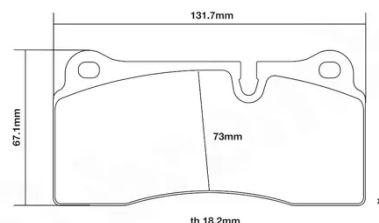

WVA number

24261

Axle

Front

EAN code

-

COMPATIBLE VEHICLES