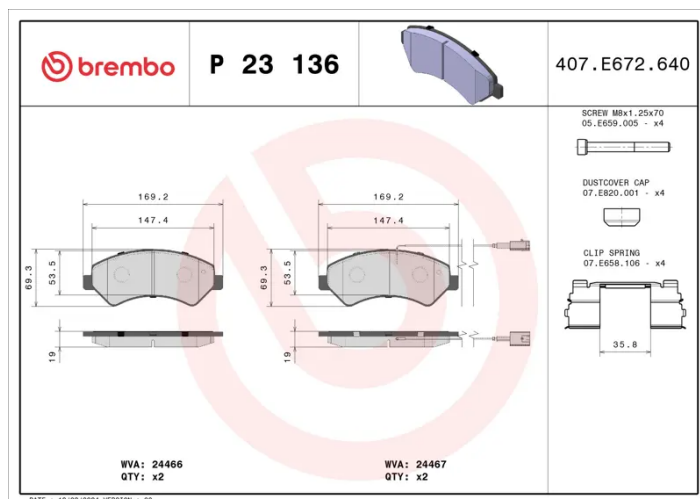

BRAKE PAD

P 23 136

The P 23 136 brake pad is synonymous with reliability

The Brembo brake pad guarantees ultimate safety when braking thanks to the use of more than 100 different compounds, designed according to the type of vehicle and use. Stopping distances reduced to a minimum, maximum driving comfort and silent operation are the most important features of Brembo materials. Brembo brake pads are supplied together with an extensive range of accessories and assembly kits for professional-standard installation.

- ✓ OE-equivalent
- ✓ Brembo quality
- ✓ ECE-R90 certificate
- ✓ Safety
- ✓ Performance
- ✓ Comfort
- ✓ With accessories

Technical specifications

| | | |
|-----------------------------------|----------------------------------|---|
| EAN code 8020584102978 | Axle Front | Thickness 19 mm |
| Width 169 mm | Height 69 mm | Braking system Brembo |
| Wear indicator Electric | WVA number 24466,24467 | Accessories With accessories With anti-squeal shim With brake caliper bolts |