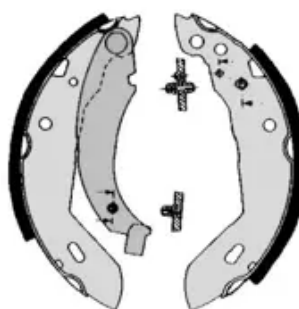

SHOE KIT H 68 024

The H 68 024 shoe kit is synonymous with reliability

The standard Brembo kit is the ideal solution for drum brake maintenance. The kit contains all the components necessary for drum brake maintenance: shoes, brake wheel cylinders, springs, lubricant, and fixing kit.

- ✓ OE-equivalent
- ✓ Brembo quality
- ✓ ECE-R90 certificate
- ✓ Safety
- ✓ Durability
- ✓ Quick assembly
- ✓ With accessories

Technical specifications

EAN code 8020584073803	Axle Rear	Diameter 180 mm
Width 42 mm	Master cylinder diameter 22 mm	Type of assembly Not pre-assembled
Braking system Lucas	Brake proportioning valve	