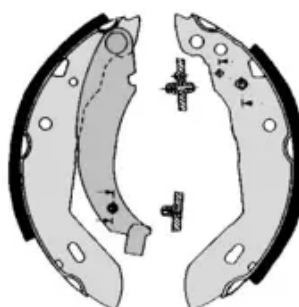

SHOE KIT H 68 024

The H 68 024 shoe kit is synonymous with reliability

The standard Brembo kit is the ideal solution for drum brake maintenance. The kit contains all the components necessary for drum brake maintenance: shoes, brake wheel cylinders, springs, lubricant, and fixing kit.

- ✓ OE-equivalent
- ✓ Brembo quality
- ✓ ECE-R90 certificate
- ✓ Safety
- ✓ Durability
- ✓ Quick assembly
- ✓ With accessories

Technical specifications

EAN code 8020584073803	Axle Rear	Diameter 180 mm
Width 42 mm	Master cylinder diameter 22 mm	Type of assembly Not pre-assembled
Braking system Lucas	Brake proportioning valve	