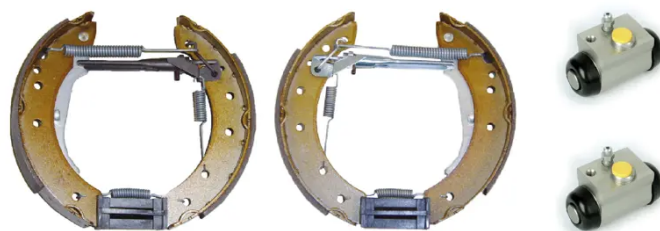

SHOE KIT K 61 072

The K 61 072 shoe kit is synonymous with reliability

The Brembo Kit & Fit is the ideal solution for the maintenance of drum brakes: everything you need for quick and efficient servicing is supplied in a single pre-assembled package, all with guaranteed Brembo quality. The kit contains all the components necessary for drum brake maintenance: shoes, brake wheel cylinders, springs, lubricant, and fixing kit.

- ✓ OE-equivalent
- ✓ Brembo quality
- ✓ ECE-R90 certificate
- ✓ Safety
- ✓ Durability
- ✓ Quick assembly
- ✓ With accessories
- ✓ Pre-Assembled Kit

Technical specifications

EAN code	Axle	Diameter
8020584076422	Rear	203 mm
Width	Master cylinder diameter	Type of assembly
38 mm	21 mm	Pre-assembled
Braking system	Brake proportioning valve	
Lucas		