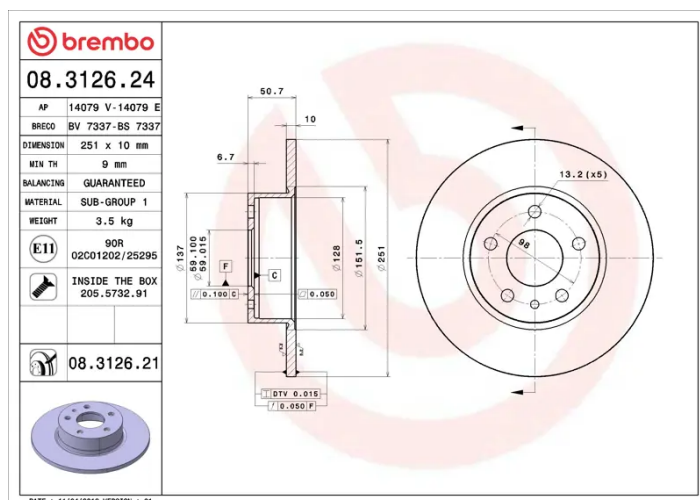

- ✓ OE-equivalent
- ✓ Brembo quality
- ✓ ECE-R90 certificate
- ✓ Safety
- ✓ Fastening screws

Technical specifications

EAN code
8020584013441

Axle
Rear

Diameter \varnothing
251 mm

Thickness (TH)
10 mm

Height (A)
51 mm

Number of holes (C)
5

Brake disc type
Solid

Centering (B)
59 mm

Min. thickness
9 mm

Tightening torque
98 Nm

COMPATIBLE VEHICLES

COMPATIBLE OE PART NUMBERS

164062610001 ALFA ROMEO