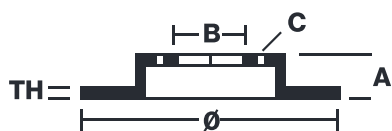

BRAKE DISC

08.3126.24

The **08.3126.24** brake disc is synonymous with **reliability**

The Brembo brake disc is fully interchangeable with an Original Equipment brake disc. The control of the entire production cycle allows Brembo to offer brake discs with outstanding performance levels, reliability, durability and comfort in all conditions of use. All Brembo brake discs are accompanied by the ECE-R90 homologation.

- ✓ OE-equivalent
- ✓ Brembo quality
- ✓ ECE-R90 certificate
- ✓ Safety
- ✓ Fastening screws

Technical specifications

EAN code
8020584013441

Axle
Rear

Diameter \varnothing
251 mm

Thickness (TH)
10 mm

Height (A)
51 mm